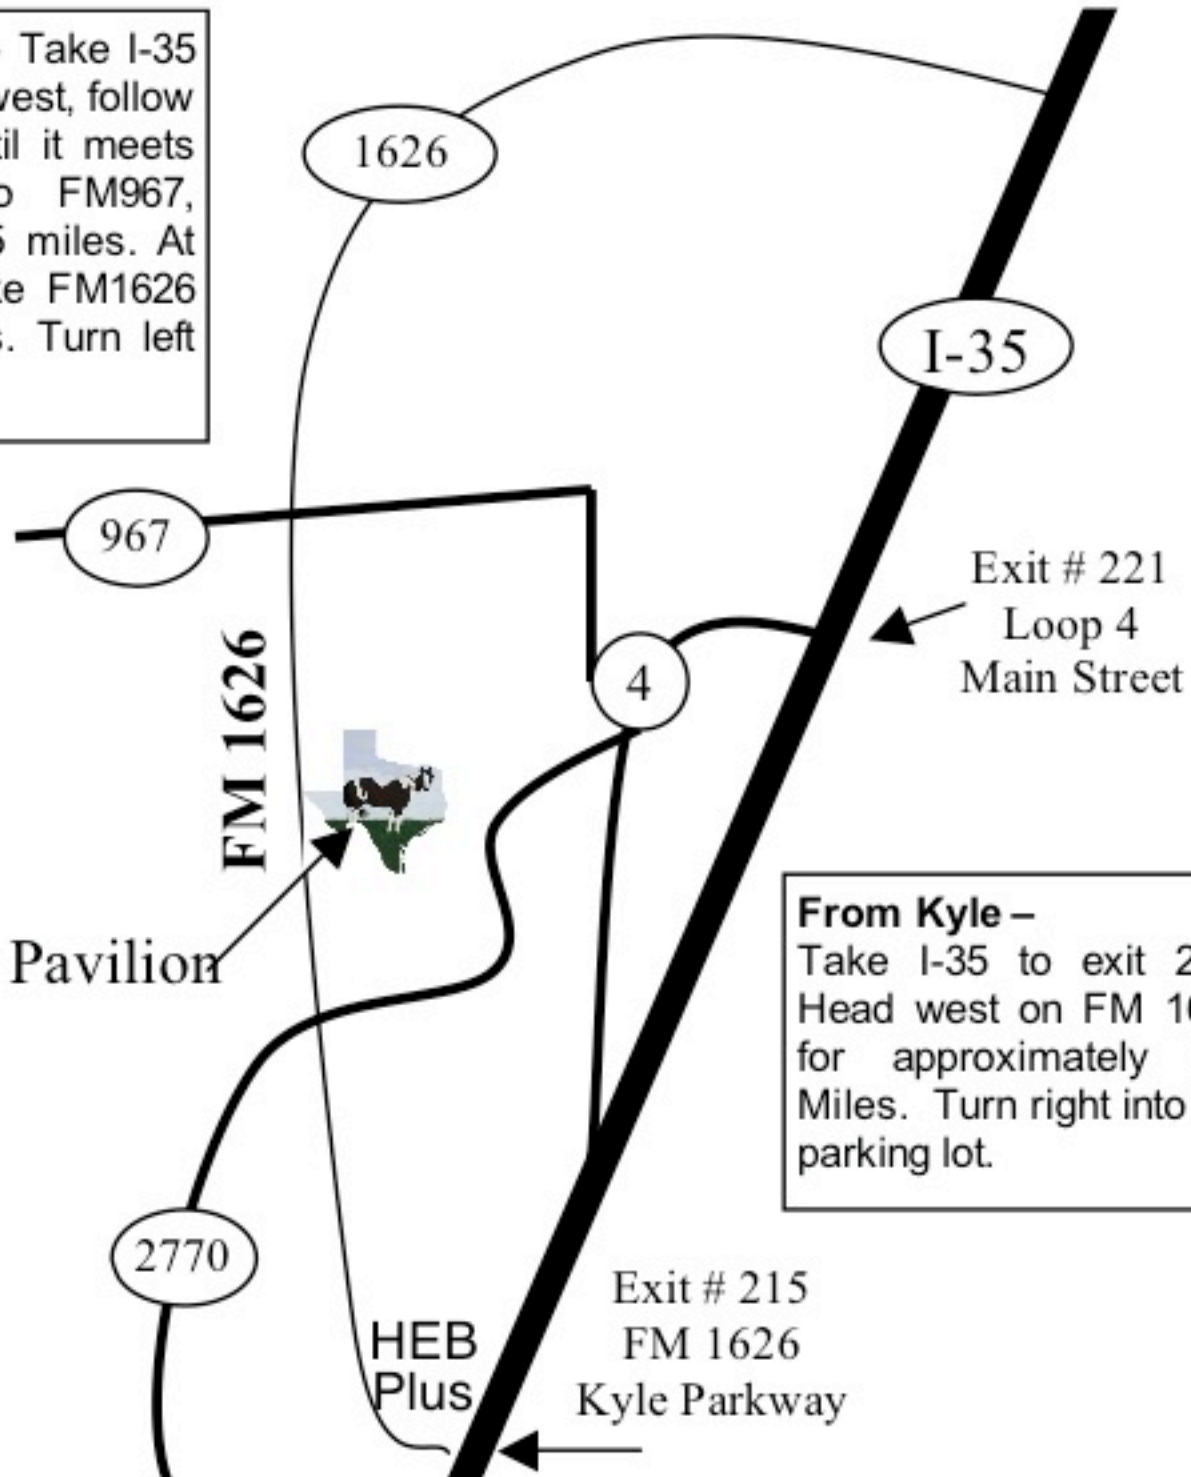

**From Austin and Buda** - Take I-35 south to exit 221. Heading west, follow loop 4 about 1.5 miles until it meets FM967. Turn right onto FM967, heading east, for about 3.5 miles. At FM1626, turn left, and take FM1626 South for about 1.75 miles. Turn left into the parking lot.

Painted Horse Pavilion

Exit # 221  
Loop 4  
Main Street

**From Kyle** -  
Take I-35 to exit 215.  
Head west on FM 1626  
for approximately 4.3  
Miles. Turn right into the  
parking lot.

Exit # 215  
FM 1626  
Kyle Parkway

HEB  
Plus

2770

4

967

FM 1626

1626

I-35